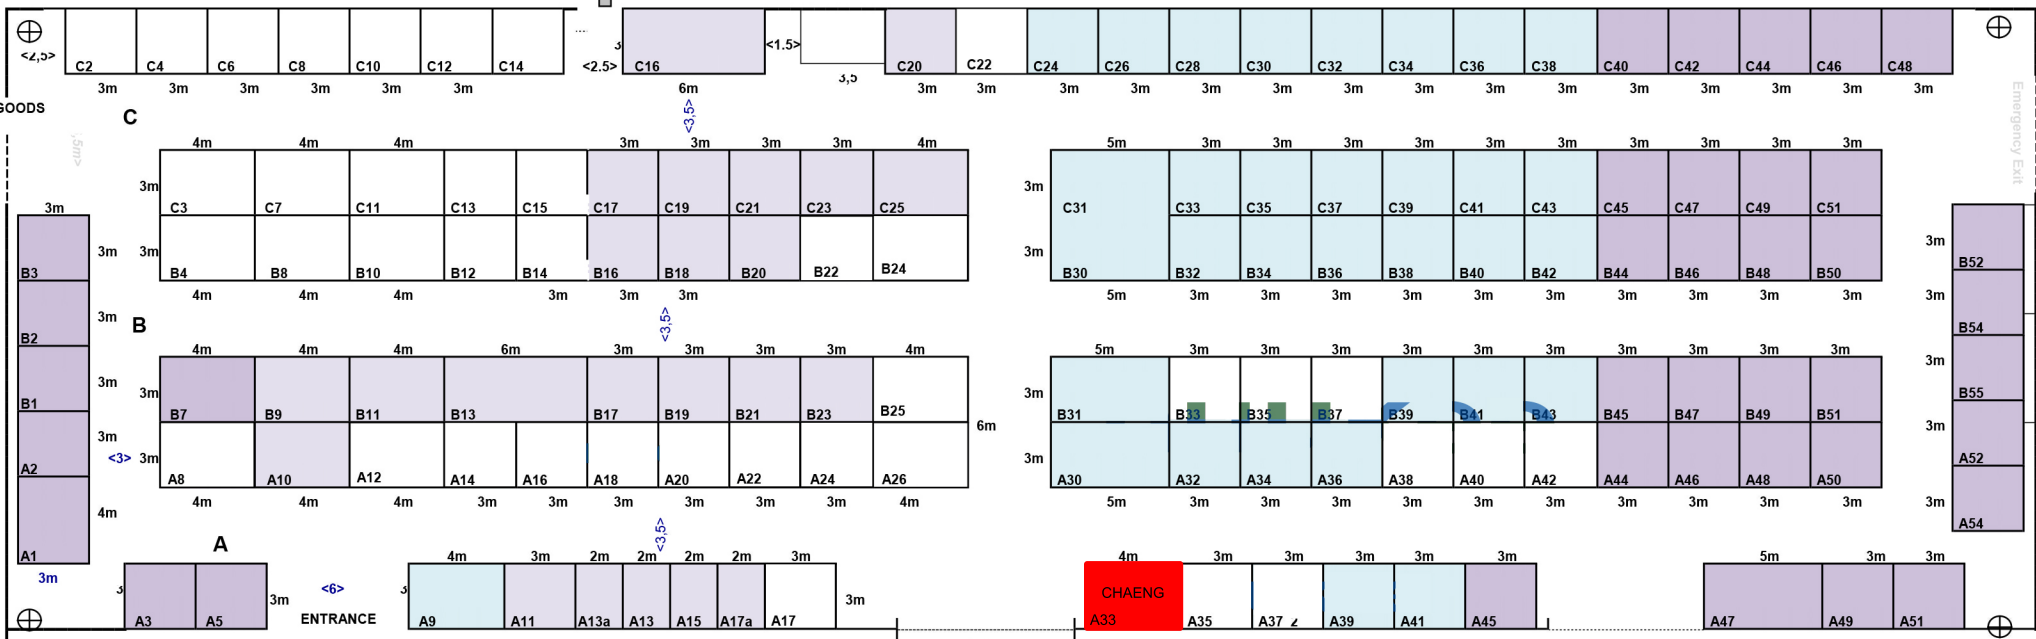

## 12 - 16 SEPTEMBER 2016

# HALL 10 and HALL 10B

Restrooms

- Legend:
- ⊕ Fire Hose Reel
  - Pillar
  - Overhang