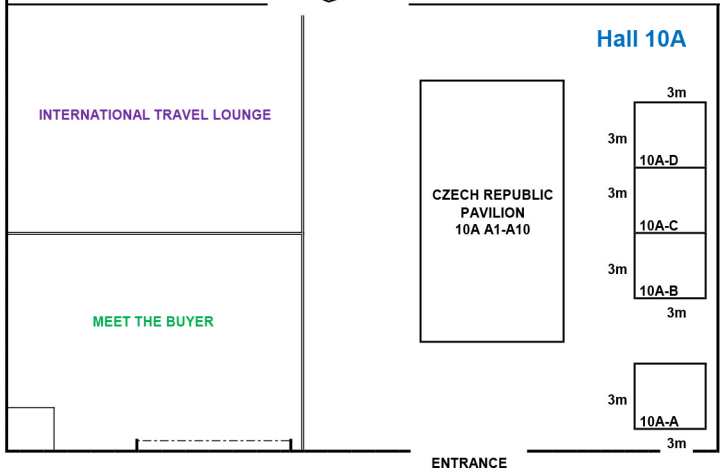

# HALL 10 and HALL 10B

Restrooms

- Legend:
- ⊕ Fire Hose Reel
  - Pillar
  - Overhang