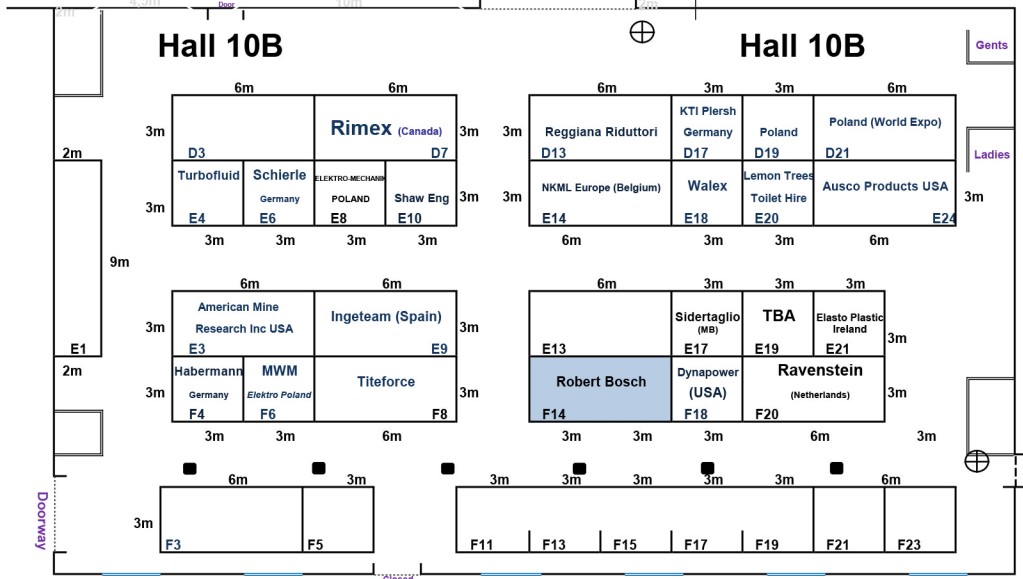

# HALL 10 and HALL 10B

Restrooms

- Legend:
- ⊕ Fire Hose Reel
  - Pillar
  - Overhang