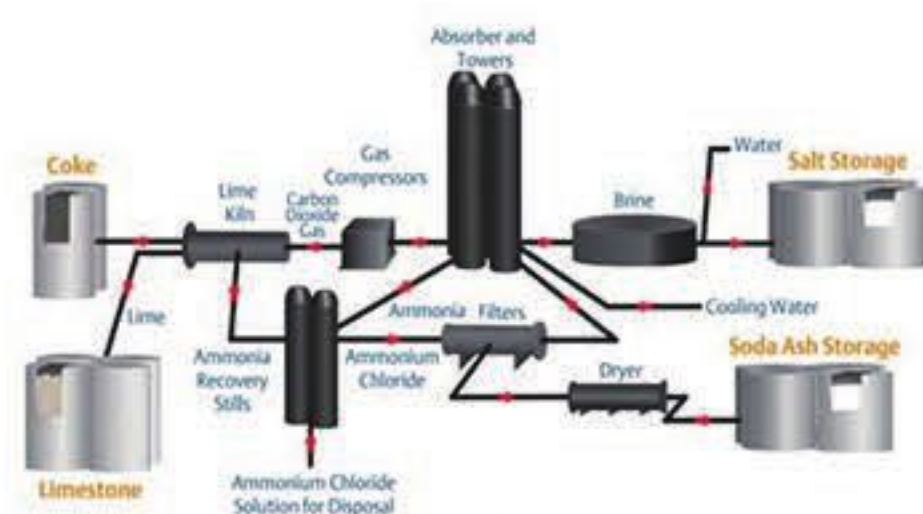

Lime Production Line

In recent years, lime industry is booming among steel works and power plants. The active lime application is more and more popular with bright market prospect. Xinxiang Great Wall Machinery Co., Ltd. develops well in this field basing on its advanced technology, longtime research, finally manufactures...

Apr 09, 2015

DETAILS